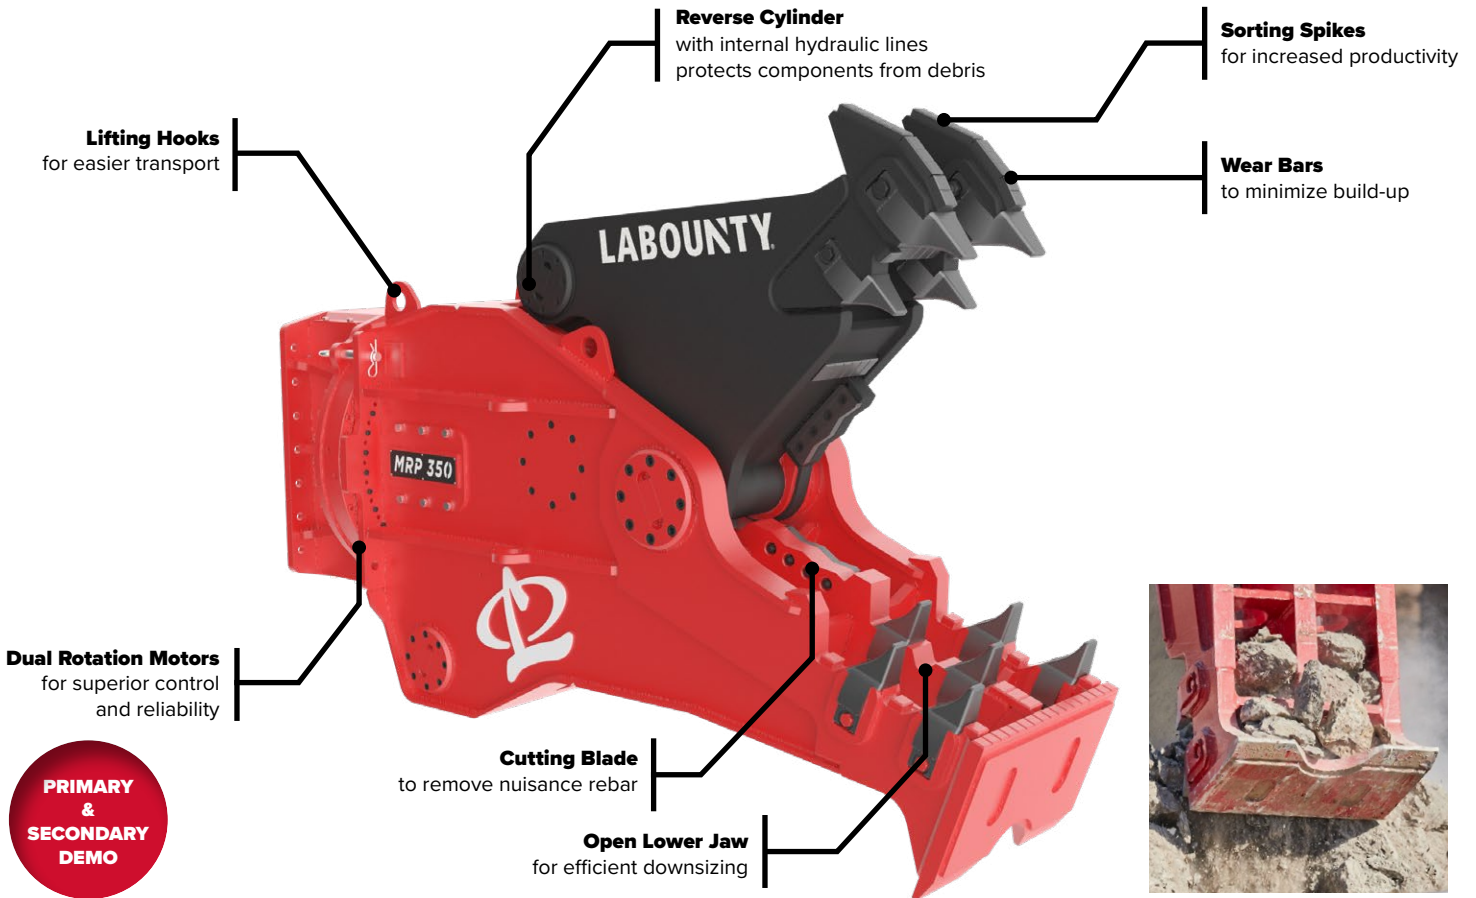

www.LaBountyAttachments.com

MRP SERIES

MOBILE ROTATING PULVERIZERS

PULVERIZE WITH POWER AND SPEED

The MRP is a versatile tool that enables users to handle primary and secondary demolition projects with ease. With a short center of gravity and 360-degree rotation, it offers optimal maneuverability, while the jaw's design facilitates improved penetration and rapid material downsizing. Dual rotation motors provide superior holding power and durability, and replaceable wear areas encourage longevity and reduced maintenance.

MRP SERIES

MOBILE ROTATING PULVERIZERS

Model	Weight*		Jaw Opening		Jaw Depth		Reach**		Min Excavator Weight - 3rd Member***	
	lbs	kg	in	mm	in	mm	ft	m	lbs	m Tons
MRP 90****	2,285	1,000	26	660	22	570	6.0	1.8	20,000	9
MRP 130****	3,100	1,400	28	710	26	650	6.8	2.1	29,000	13
MRP 150	4,963	2,300	29	730	28	710	7.9	2.4	40,000	18
MRP 200	6,222	2,800	34	870	33	850	9.0	2.7	48,000	22
MRP 250	7,654	3,500	37	930	33	850	9.1	2.8	57,000	26
MRP 350	9,365	4,300	40	1,000	35	900	9.6	2.9	79,000	36
MRP 500****	13,400	6,100	44	1,120	38	960	10.3	3.1	110,000	50
MRP 700****	17,425	7,900	52	1,320	45	1,150	11.6	3.5	150,000	68
MRP 1000	29,840	13,500	65	1,650	57	1,460	14.2	4.3	189,000	86
MRP 2000****	50,670	23,000	75	1,900	75	1,900	16.2	4.9	CONSULT FACTORY	
MRP 2500****	55,820	25,300	81	2,050	75	1,900	18.4	5.6	CONSULT FACTORY	

*Weight includes standard excavator mounting bracket. Attachment weight may vary depending on mounting configuration as well as options.

** Reach is measured from the attachment mounting pivot (boom or stick) forward to the end of the jaw.

*** Excavator weight range is a guide only. 2nd member configurations at or near min/max excavator weight and all 3rd member configurations must be preapproved by LaBounty. Quick couplers, short swing machines, long arms all impact carrier size recommendation.